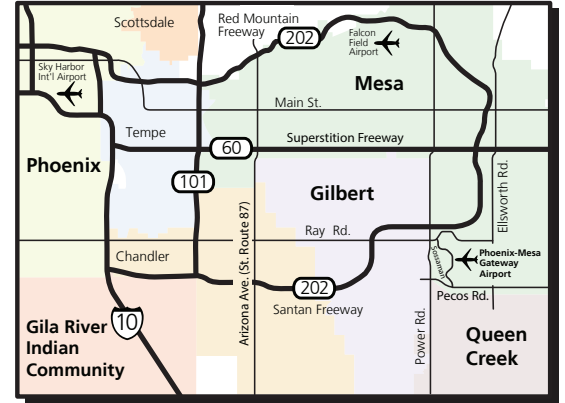

Phoenix-Mesa Gateway Airport

Directions to Terminal and Parking

Phoenix-Mesa Gateway Airport (AZA)
Charles L. Williams Passenger Terminal
 6033 S. Sossaman Rd. Mesa, AZ 85212
 (480) 988-7600

Directions to Terminal from:

Loop 202 Santan Freeway

Exit Hawes Road (exit # 34)
 South on Hawes to Ray Road
 West (right) onto Ray Road
 Turn left (south) onto Sossaman Road
 Follow Sossaman south to Terminal

US 60 (Superstition Freeway)

Merge onto Loop 202 South
 Exit Power Road (exit # 36)
 South (left) on Power to Ray Road
 East (left) onto Ray Road
 Turn right (south) onto Sossaman Road
 Follow Sossaman south to Terminal

Pecos Road

From the Pecos and Sossaman Roads intersection,
 proceed north on Sossaman 1.5 miles

-  Terminal Complex
Ticketing, Security, Gates, Baggage Claim
-  Daily Lot
-  Hourly Express Lot
-  Economy Lot
-  Rental Car Pick Up and Return