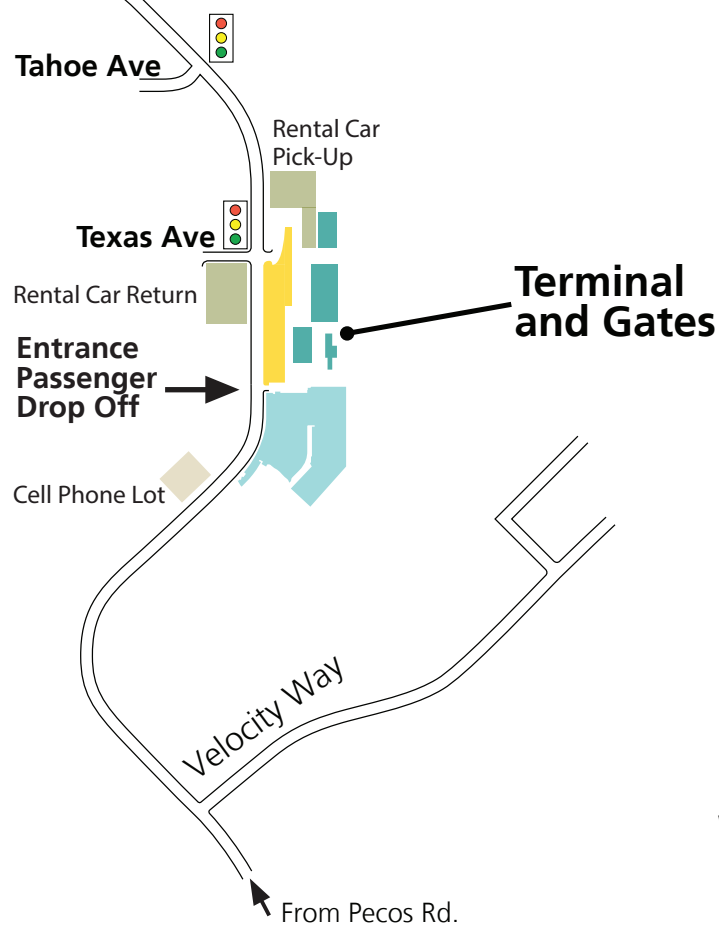

Loop 202 Santan Freeway

Exit Hawes Road (exit # 34)
 South on Hawes to Ray Road
 West (right) onto Ray Road
 Turn left (south) onto Sossaman Road
 Follow Sossaman south to Terminal

US 60 (Superstition Freeway)

Merge onto Loop 202 South
 Exit Power Road (exit # 36)
 South (left) on Power to Ray Road
 East (left) onto Ray Road
 Turn right (south) onto Sossaman Road
 Follow Sossaman south to Terminal

Pecos Road

From the Pecos and Sossaman Roads intersection,
 proceed north on Sossaman 1.5 miles

-  Terminal Complex
Ticketing, Security, Gates, Baggage Claim
-  Daily Lot
-  Hourly Express Lot
-  Economy Lot
-  Rental Car Pick Up and Return