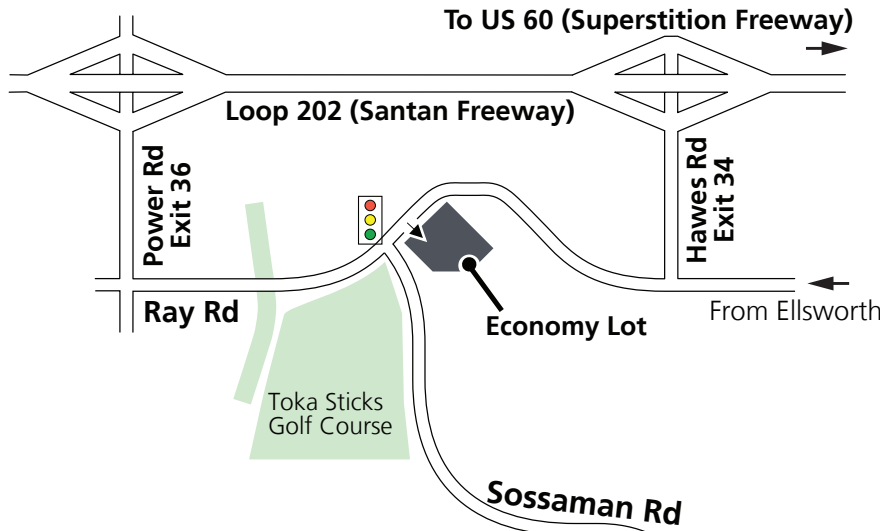

Phoenix-Mesa Gateway Airport

Directions to Terminal and Parking

Phoenix-Mesa Gateway Airport (AZA)
Charles L. Williams Passenger Terminal
 6033 S. Sossaman Rd. Mesa, AZ 85212
 (480) 988-7600

Directions to Terminal from:

Loop 202 Santan Freeway

Exit Hawes Road (exit # 34)
 South on Hawes to Ray Road
 West (right) onto Ray Road
 Turn left (south) onto Sossaman Road
 Follow Sossaman south to Terminal

US 60 (Superstition Freeway)

Merge onto Loop 202 South
 Exit Power Road (exit # 36)
 South (left) on Power to Ray Road
 East (left) onto Ray Road
 Turn right (south) onto Sossaman Road
 Follow Sossaman south to Terminal

Pecos Road

From the Pecos and Sossaman Roads intersection,
 proceed north on Sossaman 1.5 miles

-  Terminal Complex
Ticketing, Security, Gates, Baggage Claim
-  Daily Lot
-  Hourly Express Lot
-  Economy Lot
-  Rental Car Pick Up and Return