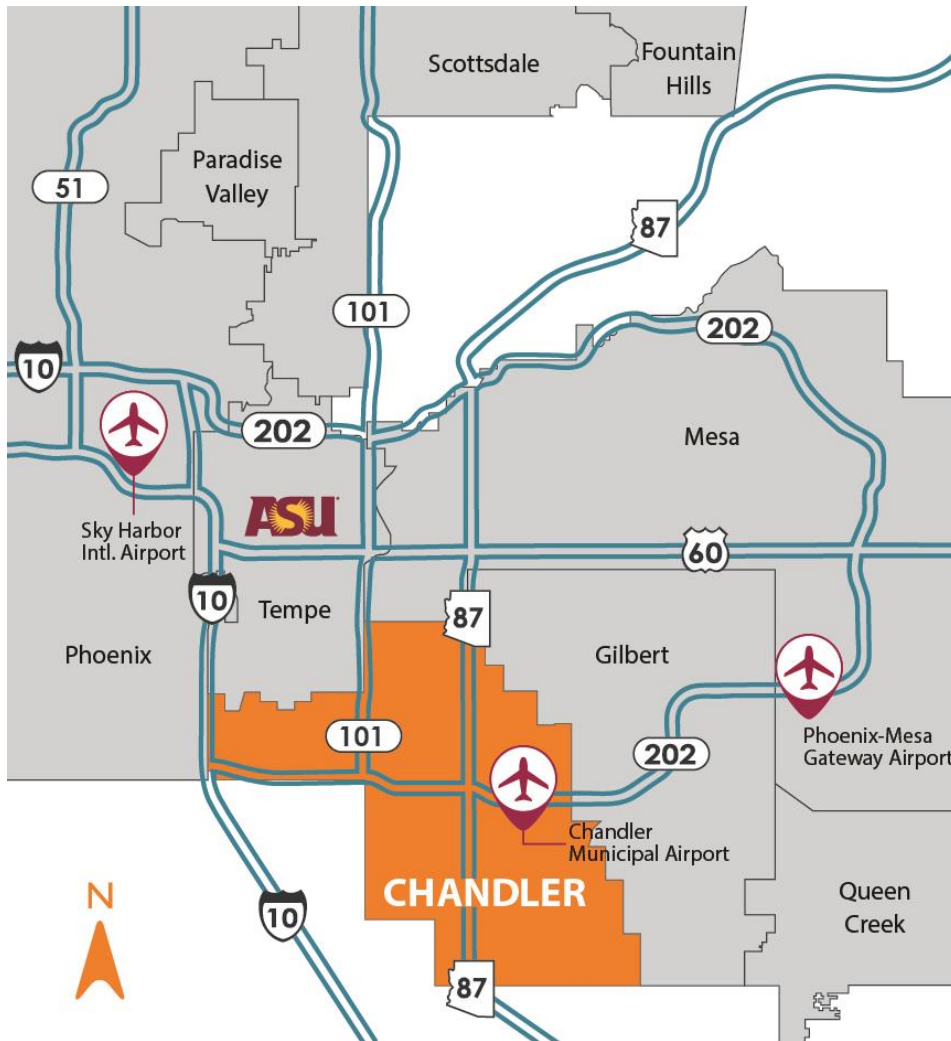

CHANDLER

ARIZONA

ENVISION GATEWAY

APRIL 6, 2016

MICAH MIRANDA, CECD

Chandler • Arizona

LOCATION, LOCATION, LOCATION ::

Major Freeways

- Interstate 10
- Loop 101 Price Freeway
- Loop 202 SanTan Freeway
- US 60 Superstition Freeway

Commercial Airports

- Sky Harbor International
- Phoenix-Mesa Gateway
- Chandler Municipal

Rail Service

- Union Pacific Railroad